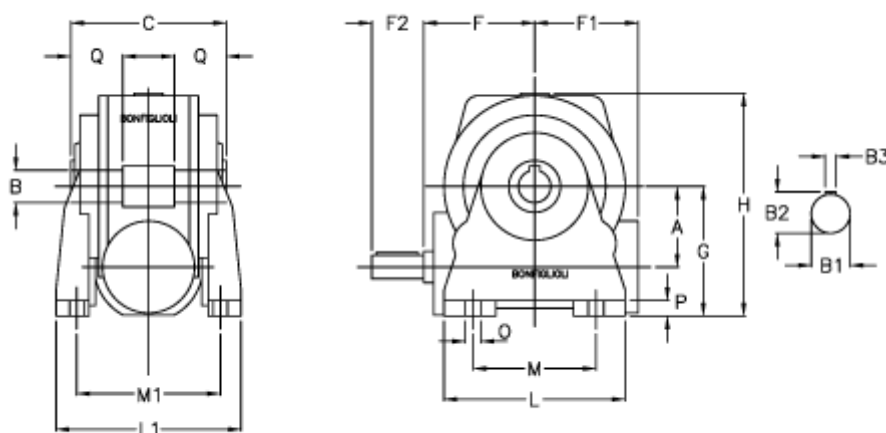

Data Sheet

Article number: 3901030040100

Description: Worm gear with solid input shaft
VF 30N-40-HS

Measures

a	= 30.0	F1 = 46	O = 6.5
B	= 14	F2 = 20	P = 8
B1	= 9	g = 55	Q = 20.5
B2	= 10.2	H = 96.0	
B3	= 3	L = 80	
C	= 55	L1 = 80	
Description = VF 30N-xx-HS		m = 50	
F	= 50.0	M1 = 66.0	